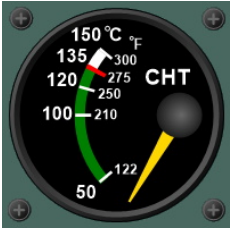

### Trim Indicator Elevator

Shows the status of the Elevator Trim

### Radio Com1 (configurable)

Sets/Shows the frequencies of the Com1 Radio

### Cylinder Head Temperature

Displays the cylinder head temperature of the engine

### Hobbs Meter

Displays the Engine Hours/Minutes for the Engine