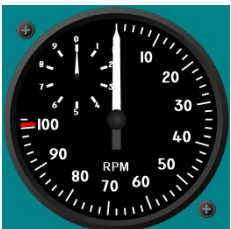

Gas Producer RPM (N1)

Displays RPM of Gas Generator in Percent