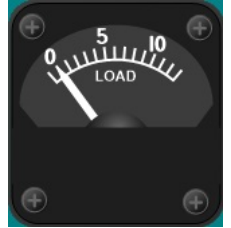

DC Load of Main Generator

Displays DC Load of Main Generator