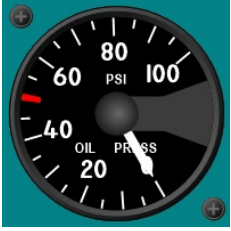

### Engine Oil Pressure Display

Displays the engine oil pressure in psi

---

### Engine Oil Temperature Display

Displays the engine oil temperature in Deg C

---

### Gas Producer RPM (N1)

Displays RPM of Gas Generator in Percent

### Rotor and Turbine RPM

Displays RPM of Rotor and Turbine