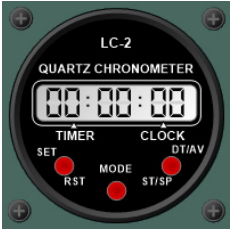

Panel Builder 3 Condor - Instruments

Chronometer Condor

Displays Local Time in a Chronometer (time only!)

Clock Analog Condor

Displays Local Time in Clock Dial format.

Com Radio Condor

Displays frequency of the Com Radio

Magnetic Compass

Displays the magnetic heading of the aircraft

Airspeed Indicator Antares 18S

Displays airspeed in km/h

Airspeed Indicator Condor Blanik

Displays airspeed in km/h

Airspeed Indicator Condor Cirrus

Displays airspeed in km/h

Airspeed Indicator Condor Diana 2

Displays airspeed in km/h

Airspeed Indicator Condor Duo Discus

Displays airspeed in km/h

Panel Builder 3 Condor - Instruments

Airspeed Indicator Condor Genesis 2

GForce Condor

Displays the G-Force exerted on the aircraft

Heading Indicator Condor

Displays the current heading

Turn Rate and Slip Indicator for Condor

Displays the turn rate in deg/min and if the aircraft slips (is uncoordinated).